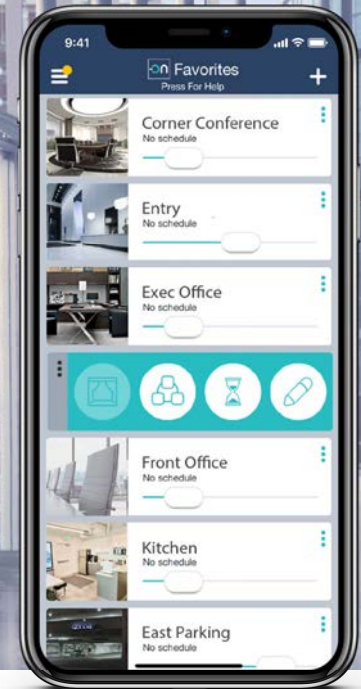

# BLUETOOTH LIGHTING MADE SIMPLE

Avi-on App

Avi-on makes controls that are easy to install, use and change. We make it easy to customize for any lighting configuration or space.

Scene Controller

- Gateway-free, Distributed Control**  
Gain optimal energy savings without a complicated gateway: no single point of failure, no extra cost/hassle, and no special network or panel installation
- Flexible Control Strategies**  
Mix scheduled and sensor-based controls with no gateway required
- Hassle-free Mobile App Programming**  
Intuitive tools enable rapid setup and changes to any combination of sensors, zones, schedules, and scenes
- IT-friendly Solution**  
Run stand-alone or use a cell modem to avoid corporate network integration
- Control the Whole Property**  
Combine indoor and outdoor lighting control in one easy to use solution
- Color-capable Controls**  
Use battery-powered wall stations or the mobile app to wirelessly control CCT and Lumenetix-enabled (HSL) luminaires, including circadian transitions and unique color picking
- Optional Cloud Connectivity**  
Manage user access control, device configurations, remote diagnostics, and future reporting/upgrades with a robust, utility-grade platform and web application