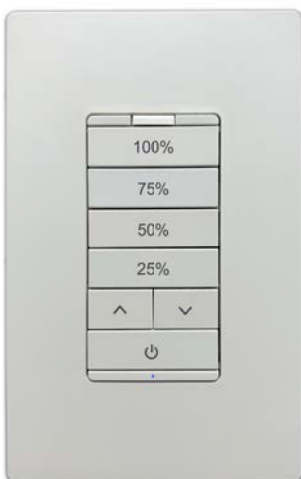

Scene Controller

- **Gateway-free, Distributed Control**
  Gain optimal energy savings without a complicated gateway: no single point of failure, no extra cost/hassle, and no special network or panel installation
- **Flexible Control Strategies**
  Mix scheduled and sensor-based controls with no gateway required
- **Hassle-free Mobile App Programming**
  Intuitive tools enable rapid setup and changes to any combination of sensors, zones, schedules, and scenes
- **IT-friendly Solution**
  Run stand-alone or use a cell modem to avoid corporate network integration
- **Control the Whole Property**
  Combine indoor and outdoor lighting control in one easy to use solution
- **Color-capable Controls**
  Use battery-powered wall stations or the mobile app to wirelessly control CCT and Lumenetix-enabled (HSL) luminaires, including circadian transitions and unique color picking
- **Optional Cloud Connectivity**
  Manage user access control, device configurations, remote diagnostics, and future reporting/upgrades with a robust, utility-grade platform and web application

Call Avi-on Sales
(877) AVION-US
(877) 284-6687
prosales@avi-on.com