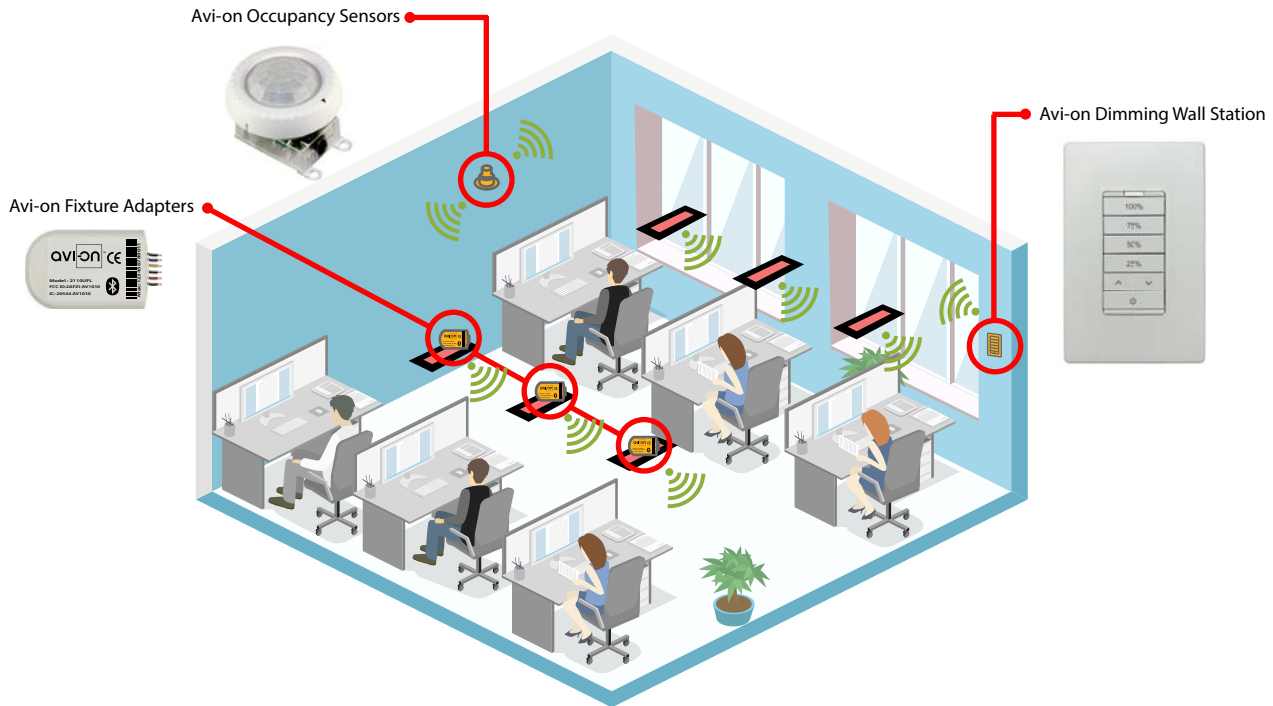

Avi-on believes that lighting controls should be simple

With decades of experience at the forefront of industrial networking and IOT technology, Avi-on has built a unique, patented, mesh platform based on Bluetooth® technology. We liberated the fixture from the circuit, and the switches from the walls. Then we added mobile and web-based management tools that liberate the customer from the tyranny of programming and maintenance.

At Avi-on, lighting controls are easy to install, easy to use, and easy to change.

CCT made easy

Enhance productivity of workers using Avi-on Dynamic Color Tuning, which creates the experience of natural daylight.